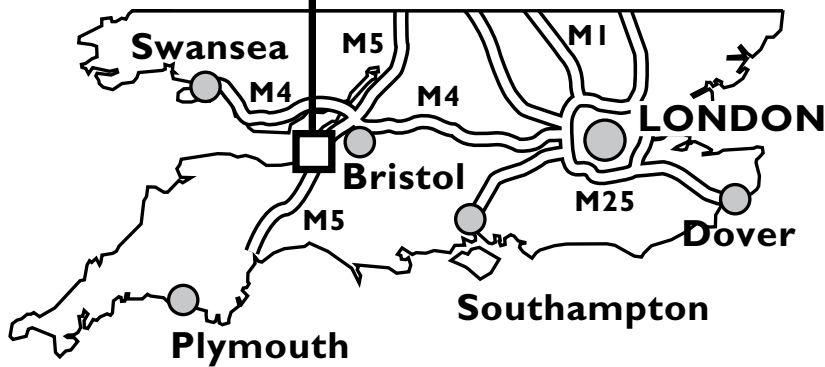

Metal Contract Management Ltd
Unit 7 & 8 Century Park
Chittening Industrial Estate
Avonmouth
Bristol BS11 0YD

Telephone 0117 982 2224
Facsimile: 0117 982 7600
E-mail: sales@mcmmetals.com

How to find us

Take Junction 18 off M5 (signpost to Avonmouth)

Follow signs to Avonmouth until you come to roundabout

Take second exit and you will meet another roundabout after 250 metres

Take third exit at this roundabout and continue for approx. 100 metres

Esso garage on left
Follow rd for approx 1.5 miles.

Straight over mini roundabout
Over humpback bridge

Turn left into Chittening Ind Est
Take 1st left into Century Park