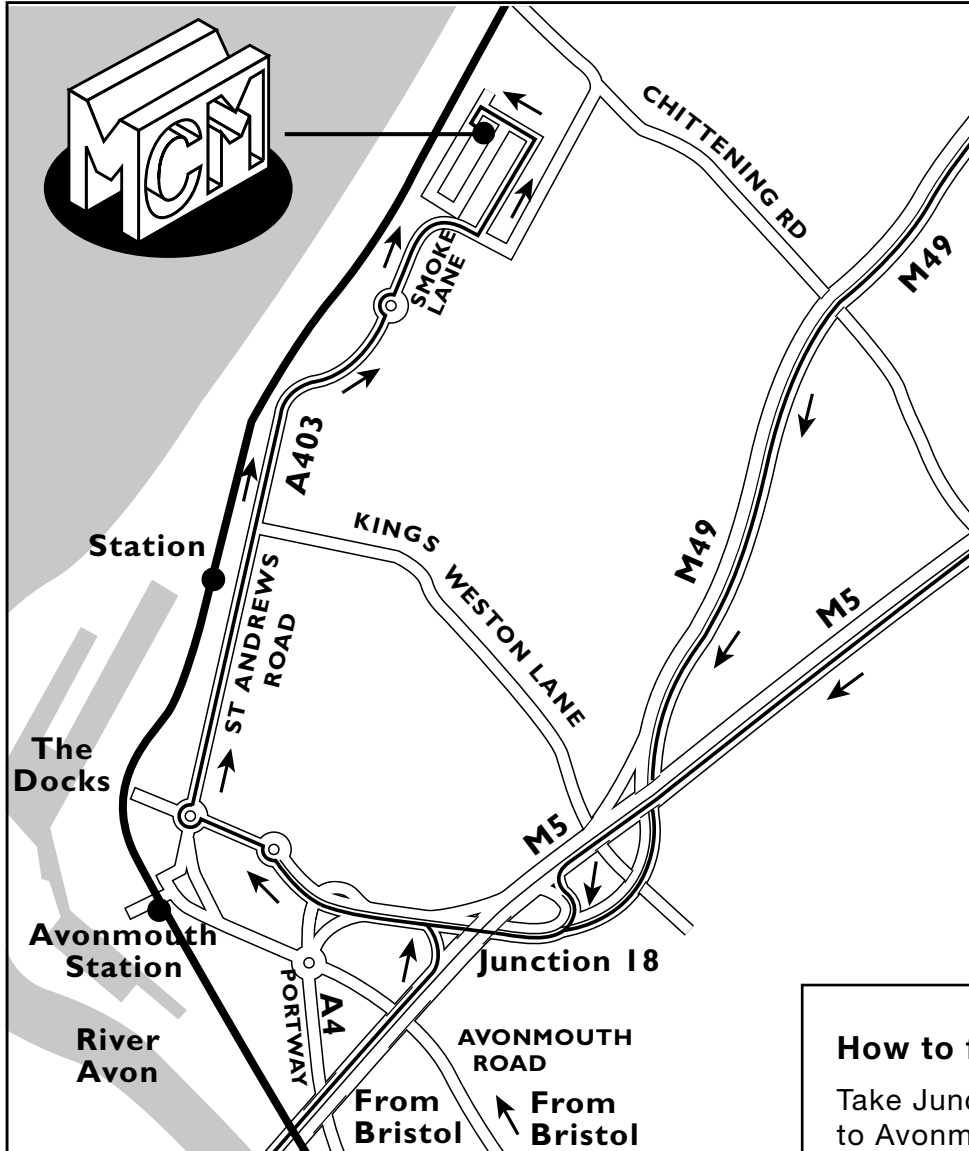

Metal Contract Management Ltd
Unit 7 & 8 Century Park
Chittening Industrial Estate
Avonmouth
Bristol BS11 0YD

Telephone 0117 982 2224
Facsimile: 0117 982 7600
E-mail: sales@mcmmetals.com

How to find us

Take Junction 18 off M5 (signpost to Avonmouth)

Follow signs to Avonmouth until you come to roundabout

Take second exit and you will meet another roundabout after 250 metres

Take third exit at this roundabout and continue for approx. 100 metres

Esso garage on left
Follow rd for approx 1.5 miles.

Straight over mini roundabout
Over humpback bridge

Turn left into Chittening Ind Est
Take 1st left into Century Park